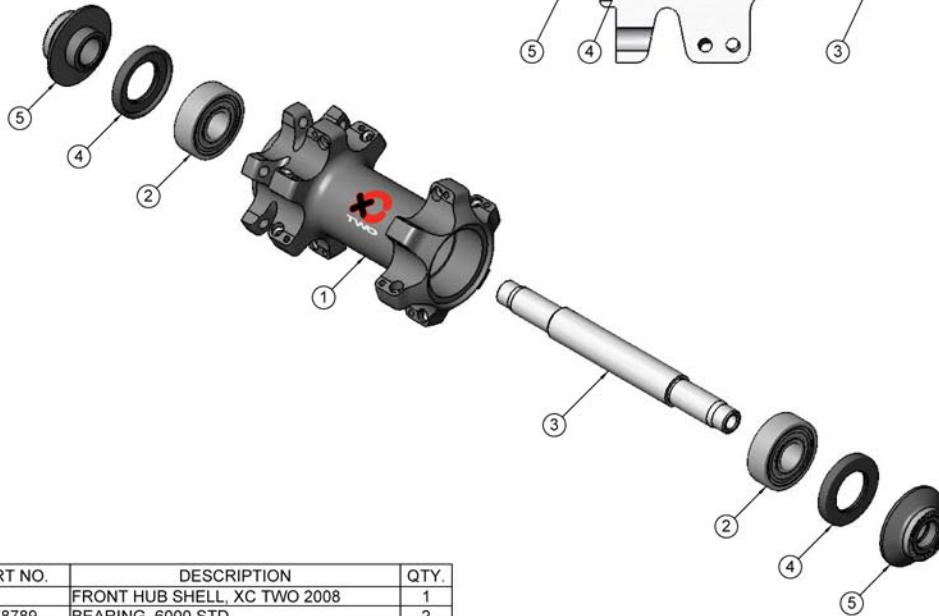

Easton XC Two Front Hub, 2008

ITEM NO.	PART NO.	DESCRIPTION	QTY.
1		FRONT HUB SHELL, XC TWO 2008	1
2	578789	BEARING, 6000 STD	2
3	5101676	AXLE, XC2 F	1
4	9101679	SEAL, XC2 F / R NDS	2
5	1101678	END CAP, XC2 F / R NDS	2