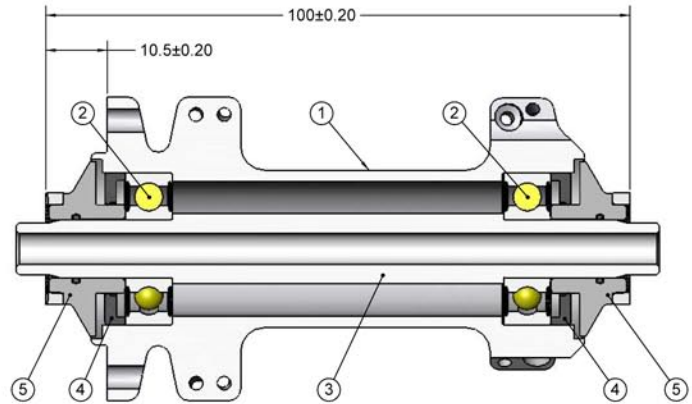

Easton XC Two Front Hub, 2008

ITEM NO.	PART NO.	DESCRIPTION	QTY.
1		FRONT HUB SHELL, XC TWO 2008	1
2	578789	BEARING, 6000 STD	2
3	5101676	AXLE, XC2 F	1
4	9101679	SEAL, XC2 F / R NDS	2
5	1101678	END CAP, XC2 F / R NDS	2